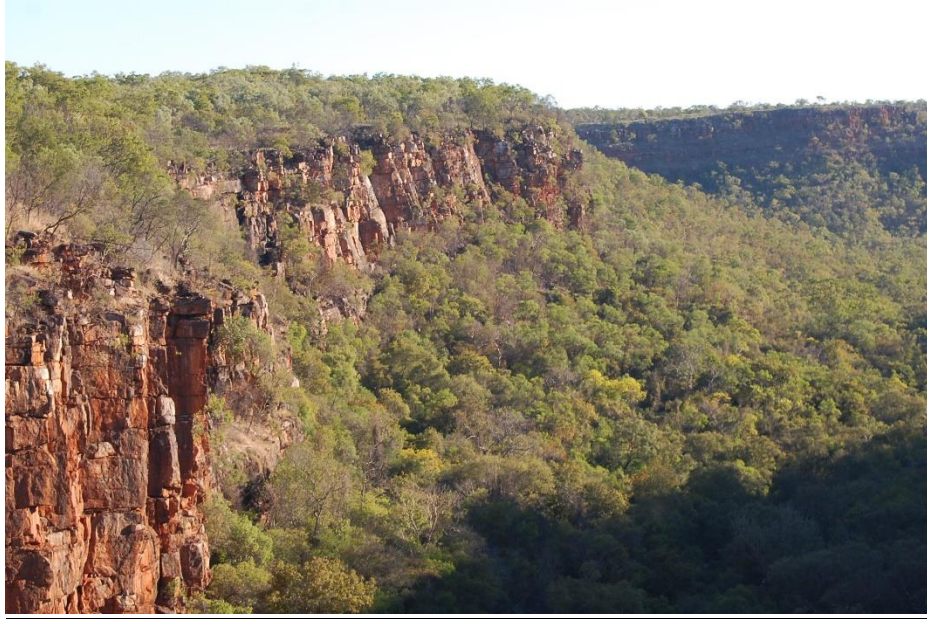


MORNINGTON WILDERNESS CAMP AND CHARNLEY RIVER VISITOR RATES 2021.

Mornington Wilderness Campgrounds

Camping Adult per night: \$26.50

Camping Child (3-12 years) per night: \$12.50

Rates inclusive of sanctuary vehicle access fee

Mornington Wilderness Safari Tents

Adult single: \$375.00 per night

Adult twin share: \$325 pp per night

+ \$25.00 Sanctuary vehicle access fee (per vehicle/aircraft) paid on arrival.

Rates include 2 course dinner on evening of arrival (and all evenings thereafter), buffet breakfast and lunch hampers.